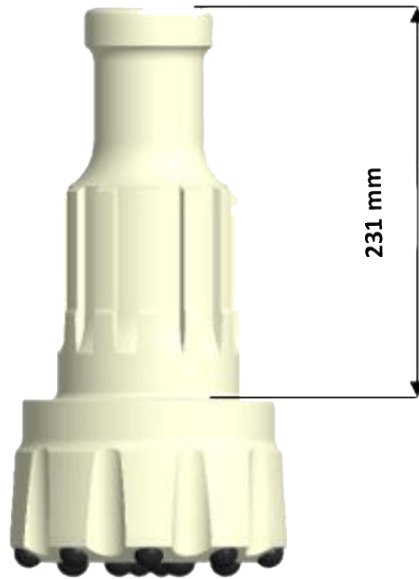

13. 8" (203 mm) Button Bit SVE-MEGA 6 Shank

8 SPLINES

Diameter		Gauge Buttons	Button diameter (mm)		Air Holes	Weight		Product No.
Inch	mm		Gauge	Face		kg	lbs	

FLAT FACE

8	203	10	18	16	2	41	90.2	DB042020301S
8 1/2	216	10	18	16	2	42	92.4	DB042021601S
8 5/8	219	10	18	16	2	44.5	97.9	DB042021901S
8 3/4	222	10	18	16	2	45	99	DB042022201S
8 7/8	225	10	18	16	2	47	103.4	DB042022501S
9 1/2	241	10	18	16	2	50	110	DB042024101S
10	254	12	18	16	2	54.5	119.9	DB042025401S

CONCAVE

7 7/8	200	12	16	16	2	40.5	89.1	DB042020002S
8	203	10	18	16	2	41	90.2	DB042020302S
8 1/2	216	10	18	16	2	42	92.4	DB042021602S
8 5/8	219	10	18	16	2	44.5	97.9	DB042021902S
8 3/4	222	10	18	16	2	45	99	DB042022202S
8 7/8	225	10	18	16	2	47	103.4	DB042022502S
9 1/2	241	10	18	16	2	50	110	DB042024102S
10	254	12	18	16	2	54	118.8	DB042025402S
10 5/8	270	12	18	16	3	68	149.6	DB042027002S
11	280	12	18	16	3	71	156.2	DB042028002S
12	305	18	18	18	3	75	165	DB042030502S